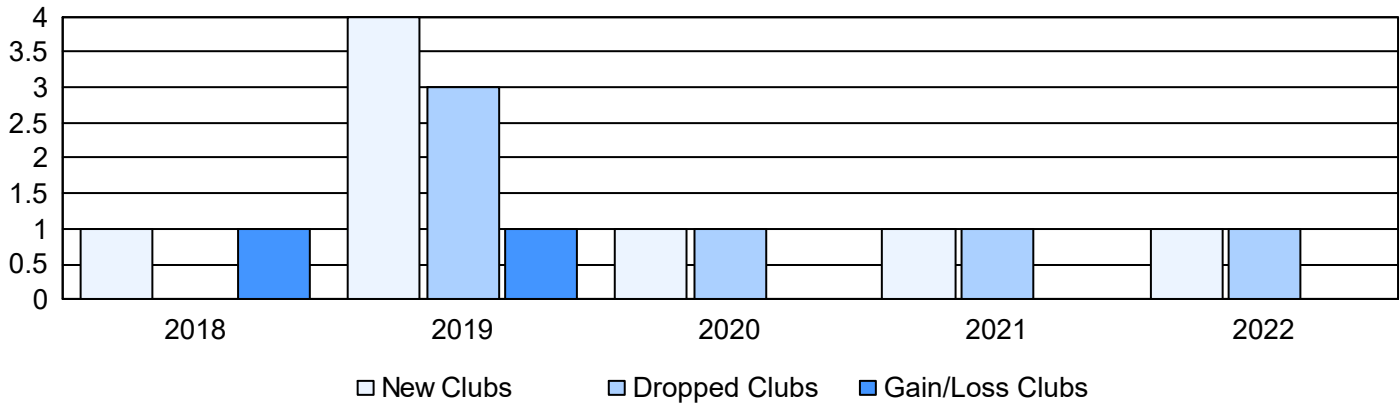

Year	New Clubs	Dropped Clubs	Gain/ Loss Clubs	New Members	Charter Members	Reinstate Members	Transfer Members	Total Member Added	Total Members Dropped	Gain/ Loss Members
2017-2018	1	0	1	80	29	7	19	135	164	-29
2018-2019	4	3	1	134	86	9	30	259	190	69
2019-2020	1	1	0	64	22	6	20	112	185	-73
2020-2021	1	1	0	73	22	7	14	116	152	-36
2021-2022	1	1	0	93	23	3	17	136	187	-51
Average	2	1	0	89	36	6	20	152	176	-24

Clubs