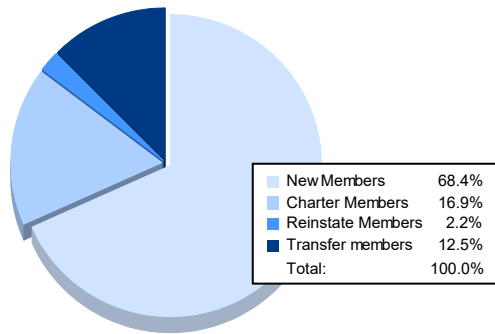

Membership Composition June 2022 Cumulative