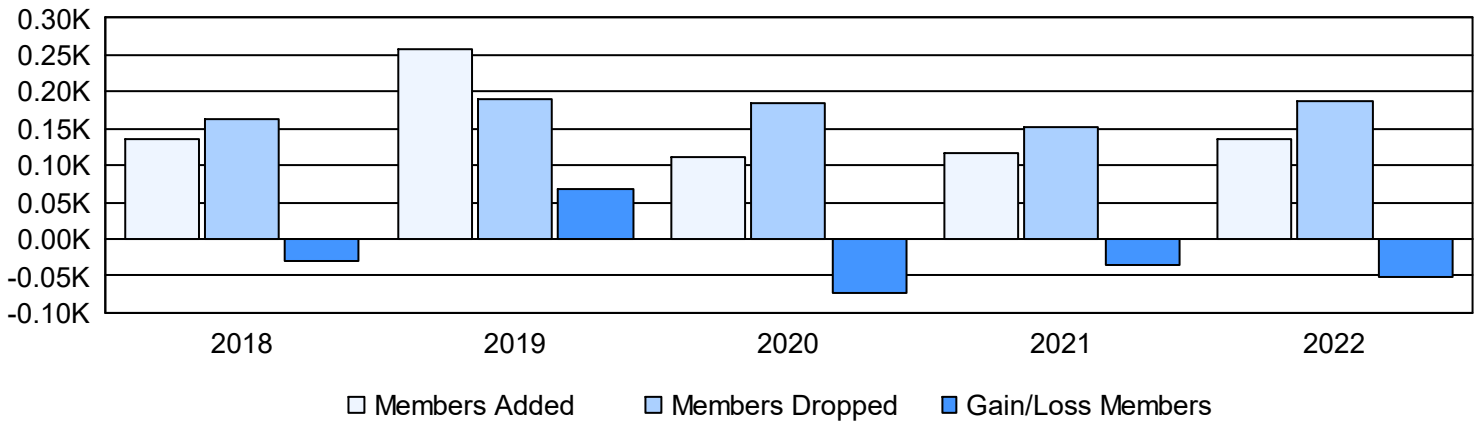

Year	New Clubs	Dropped Clubs	Gain/ Loss Clubs	New Members	Charter Members	Reinstate Members	Transfer Members	Total Member Added	Total Members Dropped	Gain/ Loss Members
2017-2018	1	0	1	80	29	7	19	135	164	-29
2018-2019	4	3	1	134	86	9	30	259	190	69
2019-2020	1	1	0	64	22	6	20	112	185	-73
2020-2021	1	1	0	73	22	7	14	116	152	-36
2021-2022	1	1	0	93	23	3	17	136	187	-51
Average	2	1	0	89	36	6	20	152	176	-24

Clubs

Members